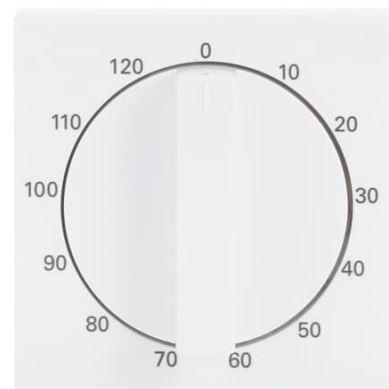

Cover Plate, turning handle

Typ: 1771-84-103

Produkt ID: 2CKA001753A0301

GTIN: 4011395226643

Teknisk specifikation

Klassificering

Suitable for degree of protection (IP):	IP20
---	------

ETIM Data

ETIM Version:	ETIM-9.0
ETIM Class:	EC000011
Model:	Turn button
Imprint/indication:	Symbol "0"
Scannable symbol/barrier free:	Nej
Utilization:	Time switch
Suitable for touch sensor connector for bus system:	Nej
Type of fastening:	Screw mounting
Monitoring window/light outlet:	Nej
Material:	Plastic
Material quality:	Thermoplastic
Halogen free:	Nej
Surface protection:	Untreated
Surface finishing:	Glossy
Anti-bacterial treatment:	Nej
Colour:	White

RAL-number (similar):	9016
With label area:	Nej
With exchangeable lens/symbol:	Nej
Impact strength:	IK03
Width:	63 mm
Height:	63 mm
Depth:	21.6 mm