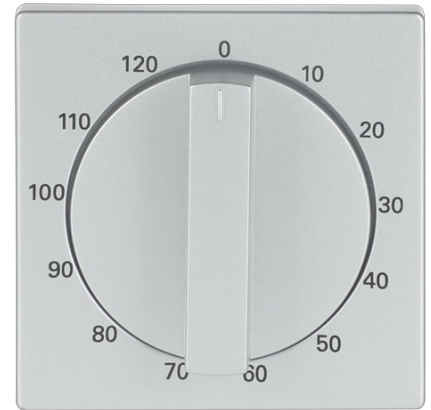

Cover Plate, turning handle

Typ: 1771-83-103

Produkt ID: 2CKA001753A0267

GTIN: 4011395226636

Teknisk specifikation

Klassificering

Suitable for degree of protection (IP):	IP20
---	------

ETIM Data

ETIM Version:	ETIM-9.0
ETIM Class:	EC000011
Model:	Turn button
Imprint/indication:	Symbol "0"
Scannable symbol/barrier free:	Nej
Utilization:	Time switch
Suitable for touch sensor connector for bus system:	Nej
Type of fastening:	Screw mounting
Monitoring window/light outlet:	Nej
Material:	Plastic
Material quality:	Thermoplastic
Halogen free:	Nej
Surface protection:	Lacquered
Surface finishing:	Matt
Anti-bacterial treatment:	Nej
Colour:	Aluminium

RAL-number (similar):	9006
With label area:	Nej
With exchangeable lens/symbol:	Nej
Impact strength:	IK03
Width:	63 mm
Height:	63 mm
Depth:	21.6 mm