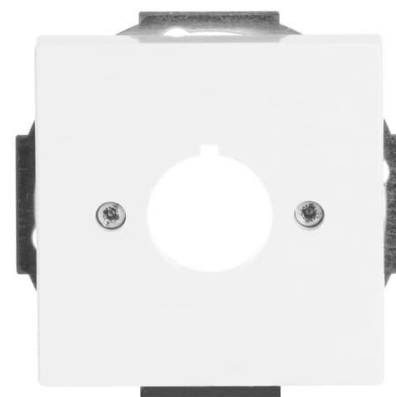


Tele outlet

Tele outlet, Impressivo, 22,5mm hole, white

Typ: 2533-84

Produkt ID: 2CKA001724A4256

GTIN: 4011395065679

Center plate with a round 22,5mm dented opening that prevents rotation. Used for fastening different devices. It is suitable for the 85mm cover frames and with the 2519-xx adapter also for the 100mm cover frames. The manufacture material is a durable high quality plastic. The surface is glossy and easy to keep clean. Cleaning with a mild, standard household detergent. Be careful when cleaning with a powerful dissolvent.

Teknisk specifikation

Klassificering

Suitable for degree of protection (IP):	IP20
---	------

Packning

Förpackning:	1/10/100/2800
Enhet:	st

ETIM Data

ETIM Version:	ETIM-9.0
ETIM Class:	EC000018
Assembly arrangement:	Basic element with central cover plate
Utilization:	Other

Support ring:	Ja
With dust cover:	Nej
With hinged lid:	Nej
Outlet direction:	Straight
With imprint:	Nej
Mounting method:	Flush mounted (plaster)
Material:	Plastic
Material quality:	Thermoplastic
Halogen free:	Ja
Anti-bacterial treatment:	Nej
Surface protection:	Untreated
Surface finishing:	Glossy
Colour:	White
RAL-number (similar):	9016
Transparent:	Nej
Type of fastening:	Mounting with screw
Number of modules (module system):	1
With buses/couplings:	Nej
Suitable for number of connectors:	1
With strain relief:	Nej
Shielded buses:	Nej
Shielded housing:	Nej
Luster terminal:	Nej
With lighting:	Nej
Device width:	71 mm
Device height:	71 mm
Device depth:	17.8 mm
Min. depth of built-in installation box:	32 mm