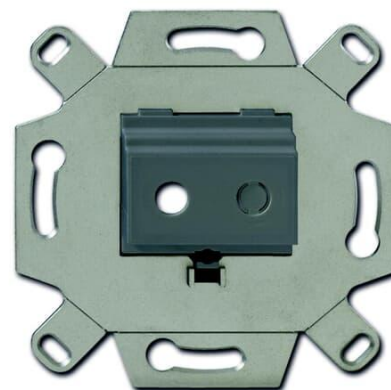

# Tele outlet

Tele outlet insert for 2 x Mini Jack connectors

**Typ:** 0264/13-500

**Produkt ID:** 2CKA000230A0460

**GTIN:** 4011395167953

Use this insert with Impressivo center plates 1766-xx and Jussi center plate 2539-214. The insert is for 1 or 2 Mini Jack connectors.

### ETIM Data

ETIM Version:	ETIM-9.0
ETIM Class:	EC000018
Assembly arrangement:	Basic element
Utilization:	Jack plug
Support ring:	Ja
With dust cover:	Nej
With hinged lid:	Nej

Outlet direction:	Straight
Imprintable label:	Without indication field
With imprint:	Nej
Mounting method:	Flush mounted (plaster)
Material:	Metal
Material quality:	Other
Halogen free:	Ja
Anti-bacterial treatment:	Nej
Surface protection:	Other
Surface finishing:	Matt
Colour:	Grey
RAL-number (similar):	7005
Transparent:	Nej
Type of fastening:	Mounting with screw
Number of modules (module system):	1
With buses/couplings:	Nej
Suitable for number of connectors:	2
With strain relief:	Nej
Shielded buses:	Nej
Shielded housing:	Nej
Luster terminal:	Nej
With lighting:	Nej
Device width:	71 mm
Device height:	71 mm
Device depth:	16.5 mm
Min. depth of built-in installation box:	32 mm