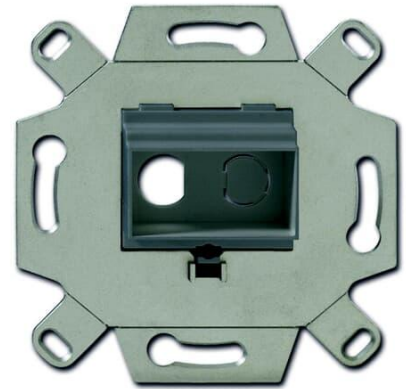

Tele outlet

Tele outlet insert for 2 x RCA connectors

Typ: 0263/13-500

Produkt ID: 2CKA000230A0446

GTIN: 4011395167816

Use this insert with Impressivo center plates 1766-xx and Jussi center plate 2539-214. The insert is for 1 or 2 RCA audio/video connectors.

Teknisk specifikation

Klassificering

Suitable for degree of protection (IP):	IP20
---	------

Packning

Förpackning:	1
Enhet:	st

ETIM Data

ETIM Version:	ETIM-9.0
ETIM Class:	EC000018
Assembly arrangement:	Basic element
Utilization:	Cinch
Support ring:	Ja
With dust cover:	Nej
With hinged lid:	Nej
Outlet direction:	Straight

Imprintable label:	Without indication field
With imprint:	Nej
Mounting method:	Flush mounted (plaster)
Material:	Metal
Material quality:	Other
Halogen free:	Ja
Anti-bacterial treatment:	Nej
Surface protection:	Other
Surface finishing:	Matt
Colour:	Grey
RAL-number (similar):	7005
Transparent:	Nej
Type of fastening:	Mounting with screw
Number of modules (module system):	1
With buses/couplings:	Nej
Suitable for number of connectors:	2
With strain relief:	Nej
Shielded buses:	Nej
Shielded housing:	Nej
Luster terminal:	Nej
With lighting:	Nej
Device width:	71 mm
Device height:	71 mm
Device depth:	16.5 mm
Min. depth of built-in installation box:	32 mm