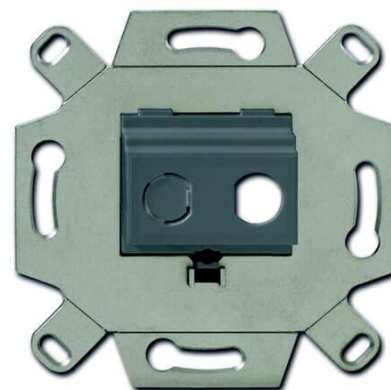

Tele outlet

Tele outlet insert for 2 x BNC-F type connectors

Typ: 0262/13-500

Produkt ID: 2CKA000230A0438

GTIN: 4011395167731

Use this insert with Impressivo center plates 1766-xx and Jussi center plate 2539-214. The insert is for 1 or 2 BNC-F type connectors. Opening for the connectors is 12mm in diameter with a bevel in one sidewall.

Teknisk specifikation

Klassificering

Suitable for degree of protection (IP):	IP20
---	------

Packning

Förpackning:	1
Enhet:	st

ETIM Data

ETIM Version:	ETIM-9.0
ETIM Class:	EC000018
Assembly arrangement:	Basic element
Utilization:	SAT
Support ring:	Ja
With dust cover:	Nej
With hinged lid:	Nej

Outlet direction:	Straight
Imprintable label:	Without indication field
With imprint:	Nej
Mounting method:	Flush mounted (plaster)
Material:	Metal
Material quality:	Other
Halogen free:	Ja
Anti-bacterial treatment:	Nej
Surface protection:	Other
Surface finishing:	Matt
Colour:	Grey
RAL-number (similar):	7005
Transparent:	Nej
Type of fastening:	Mounting with screw
Number of modules (module system):	1
With buses/couplings:	Nej
Suitable for number of connectors:	2
With strain relief:	Nej
Shielded buses:	Nej
Shielded housing:	Nej
Luster terminal:	Nej
With lighting:	Nej
Device width:	71 mm
Device height:	71 mm
Device depth:	17.3 mm
Min. depth of built-in installation box:	32 mm