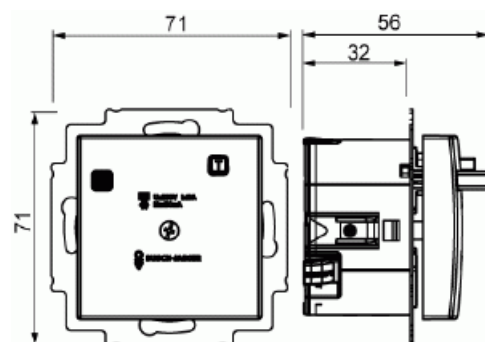

Socket outlet

Residual current device, 1-gang

Typ: 3150UC-916.1

Produkt ID: 2CCG001362R0001

GTIN: 7612271518318

IP21

Protection of downstream consumers. Rated actuating current: 30 mA. Release time: ≤ 30 ms. Short-circuit strength: 3000 A (with 25 A GL fuse). Current surge strength: 250 A (8/20) μ s. Without claw fixation. Rated frequency: 45-60 Hz.

Teknisk specifikation

Packning

Förpackning:	1/1
Enhet:	st

ETIM Data

ETIM Version:	ETIM-9.0
ETIM Class:	EC000003
Rated current:	16 A
Rated fault current:	0.03 A
Mounting method:	Other
Degree of protection (IP):	IP21
RAL-number (similar):	9003