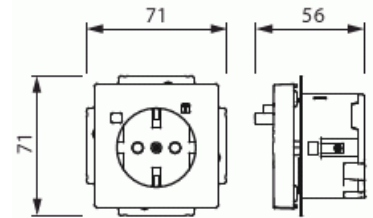

WZ53.TYZ.5401SK

WZ53.TYZ.5401SK ABB ABB SRCD
Impressivo anthracite Protective Contact
(SCHUKO) 1gang(s) Anthracite

Typ: 3120EUC-81

Produkt ID: 2CCF019499R0001

GTIN: 7612271497064

ABB SRCD socket outlet "Impressivo" ; 3120EUC-81 / WZ53.TYZ.5401SK ;
UP 16A/230V~ (30mA) anthracite IP21

Teknisk specifikation

Elektriska värden

Nominal current:	16 A
Nominal voltage:	230 V

Klassificering

Suitable for degree of protection (IP):	IP21

Packning

Förpackning:	1/10
Enhet:	st

ETIM Data

ETIM Version:	ETIM-9.0