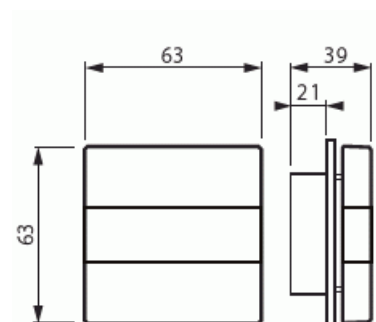

Product Card

Center plate, Signal light, Impressivo, white

Center plate

Center plate, Signal light, Impressivo, white

Type: V-84

GTIN: 6418677330100

Impressivo center plates for Jussi signalling products: FEH2001, FIM1000, FIM1010, FIM1020, FIM1200. Includes the needed parts to modify the Jussi signalling product to Impressivo design. Red and opal lense included. Marking possibilities under big lense cover.

Technical specification

General Information

Product ID: 2TKA003461G1

Classification

Enclosure class: IP20

Packing

Package: 1/10/100/1200

Unit: PCS

ETIM Data

Model: Central cover plate

Product Card

Center plate, Signal light, Impressivo, white

Scannable symbol/barrier free:	No
Utilization:	Signalling
Suitable for touch sensor connector for bus system:	No
Type of fastening:	Screw mounting
Monitoring window/light outlet:	No
Material:	Plastic
Material quality:	Thermoplastic
Halogen free:	Yes
Surface protection:	Untreated
Surface finishing:	Glossy
Anti-bacterial treatment:	No
Colour:	White
RAL-number (similar):	9016
With label area:	No
With exchangeable lens/symbol:	No
Suitable for degree of protection (IP):	IP20
Impact strength:	IK00
Width:	63 mm
Height:	39 mm
Depth:	63 mm