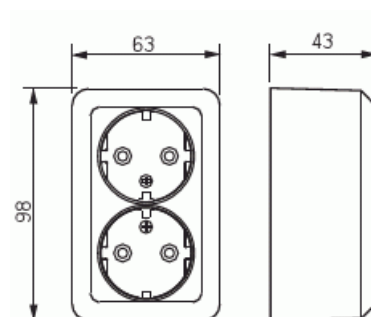

# Socket outlet

Socket outlet, Jussi, Schuko, 2-gang, shuttered, screwless terminals

**Type:** 402EA

**GTIN:** 6418677335815

There are terminals for each contact of the socket outlet for max 4 rigid wires. No X-terminals.

## Technical specification