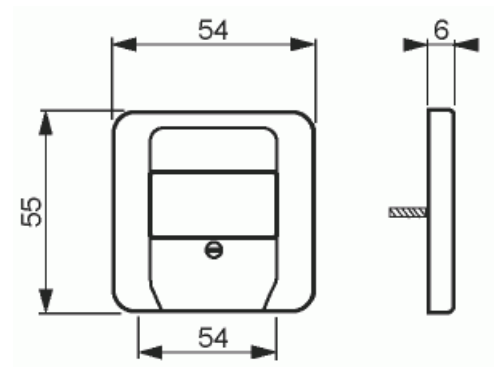

Center plate

Center plate, Jussi, for tele outlet

Type: 2539-214

Product ID: 2TKA000859G1

GTIN: 6418677331343

Use this center plate with insert 0248.00 or with inserts 026x/xx. It is suitable for the 85mm cover frames and with the 2519-100 adapter also for the 100mm cover frames

Technical specification

Packing

Package:	1/10/100/2800
Unit:	PCS

ETIM Data

Assembly arrangement:	Central cover plate
Utilization:	TAE
Support ring:	No
With dust cover:	No
With hinged lid:	No
Imprintable label:	Without indication field
With imprint:	No

Product Card

Center plate, Jussi, for tele outlet

Mounting method:	Flush mounted (plaster)
Material:	Plastic
Material quality:	Thermoplastic
Halogen free:	Yes
Anti-bacterial treatment:	No
Surface protection:	Untreated
Surface finishing:	Glossy
Colour:	White
RAL-number (similar):	9010
Transparent:	No
Type of fastening:	Mounting with screw
With strain relief:	No
Luster terminal:	No
With lighting:	No
Suitable for degree of protection (IP):	IP20
Impact strength:	IK00
Device width:	54 mm
Device height:	9 mm
Device depth:	54 mm