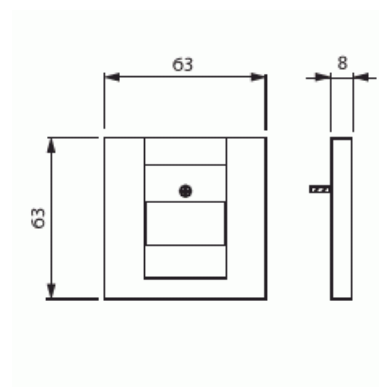

Product Card

Center plate, Impressivo, tele outlet, white

Center plate

Center plate, Impressivo, tele outlet, white

Type: 1766-84

Product ID: 2TKA000498G1

GTIN: 4011395996430

Center plate for tele outlets. It is suitable for the 85mm cover frames and with the 2519-xx adapter also for the 100mm cover frames. The manufacture material is a durable high quality plastic. The surface is glossy and easy to keep clean. Cleaning with a mild, standard household detergent. Be careful when cleaning with a powerful dissolvent.

Technical specification

Packing

Package:	1/10/100/2800
Unit:	PCS

ETIM Data

Assembly arrangement:	Control element
Utilization:	TAE
Support ring:	No
With dust cover:	No
With hinged lid:	No
Outlet direction:	Straight
Imprintable label:	Without indication field

Product Card

Center plate, Impressivo, tele outlet, white

With imprint:	No
Mounting method:	Flush mounted (plaster)
Material:	Plastic
Material quality:	Thermoplastic
Halogen free:	Yes
Surface protection:	Untreated
Surface finishing:	Glossy
Colour:	White
RAL-number (similar):	9016
Transparent:	No
Type of fastening:	Mounting with screw
Number of modules (module system):	1
With buses/couplings:	No
Suitable for number of connectors:	1
With strain relief:	No
Shielded buses:	No
Shielded housing:	No
Luster terminal:	No
Suitable for degree of protection (IP):	IP20
Device width:	63 mm
Device height:	63 mm
Device depth:	8.4 mm
Min. depth of built-in installation box:	32 mm