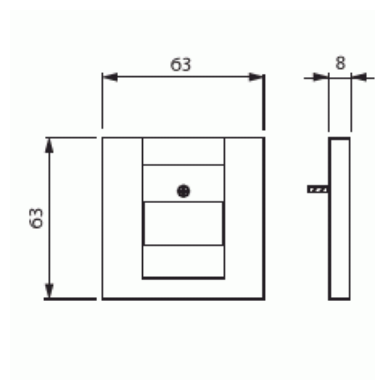

Product Card

Center plate, Impressivo, tele outlet, aluminum

Center plate

Center plate, Impressivo, tele outlet, aluminum

Type: 1766-83

Product ID: 2TKA000496G1

GTIN: 4011395069097

Center plate for tele outlets. It is suitable for the 85mm cover frames and with the 2519-xx adapter also for the 100mm cover frames. The manufacture material is a durable high quality plastic. The surface is glossy and easy to keep clean. Cleaning with a mild, standard household detergent. Be careful when cleaning with a powerful dissolvent.

Technical specification

Packing

Package:	1/10/100/2800
Unit:	PCS

ETIM Data

Assembly arrangement:	Control element
Utilization:	TAE
Support ring:	No
With dust cover:	No
With hinged lid:	No
Outlet direction:	Straight
Imprintable label:	Without indication field

Product Card

Center plate, Impressivo, tele outlet, aluminum

With imprint:	No
Mounting method:	Flush mounted (plaster)
Material:	Plastic
Material quality:	Thermoplastic
Halogen free:	Yes
Surface protection:	Lacquered
Surface finishing:	Matt
Colour:	Aluminium
RAL-number (similar):	9006
Transparent:	No
Type of fastening:	Mounting with screw
Number of modules (module system):	1
With buses/couplings:	No
Suitable for number of connectors:	1
With strain relief:	No
Shielded buses:	No
Shielded housing:	No
Luster terminal:	No
Suitable for degree of protection (IP):	IP20
Device width:	63 mm
Device height:	63 mm
Device depth:	8.4 mm
Min. depth of built-in installation box:	32 mm