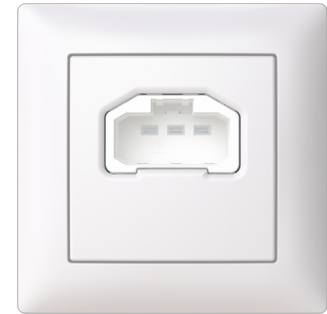

Product Card

AKK6-916 DCL lighting outlet for walls White IP20

DCL lighting outlet for walls

AKK6-916 DCL lighting outlet for walls
White IP20

Type: AKK6-916

Product ID: 2TKA00005234

GTIN: 6438199012421

DCL lighting outlet, wall outlet, 85x85 mm, white. Bio-circular plastics used in the frame.

+358 10 22 11

Product Card

AKK6-916 DCL lighting outlet for walls White IP20

With signal lamp:	No
Number of units:	1
Number of phases:	1
Imprint/indication:	None
With hinged lid:	No
With enhanced contact protection:	No
Label space/information surface:	No
Colour:	White
RAL-number (similar):	9003
Metallic colour:	No
Transparent:	No
Lockable:	No
Eject-mechanism:	No
Insulated mounting:	No
With function lighting:	No
With orientation lighting:	No
Over voltage protection:	No
Fault current protection:	No
With miniature fuse:	No
Special power supply:	No special power supply
Mounting method:	Flush mounted (plaster)
Type of fastening:	Mounting with screw
Material:	Plastic
Material quality:	Thermoplastic
Halogen free:	No
Surface protection:	Untreated
Surface finishing:	Glossy
Anti-bacterial treatment:	No
With loop through function:	No
With on/off switch:	No
Rotated central insert:	No
Frequency:	50...60 Hz
Device width:	85 mm
Device height:	41 mm