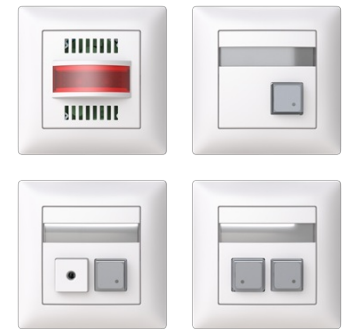

# Signal set

Signal set White - Saga

**Type:** FJW1007-916

**Product ID:** 2TKA00004979

**GTIN:** 6438199010991

The Disabled WC SET contains the following products: 1 pc Control Unit FEH2001, 1 pc Signal Push Button with Cord FAP3002, 1 pcs FAP2001 and 1 pcs FAP1012 (where one push button for calling and the other for cancelling the alarm). All devices are equipped with SAGA coverframes. Manual included in the package. Bio-circular plastics used in the frames.

### ETIM Data

ETIM Version:	ETIM-9.0
ETIM Class:	EC002247
Model:	Complete set
Colour:	White
RAL-number (similar):	9003
Voltage type:	AC
Nominal voltage AC:	230 V
Nominal voltage DC:	230 V

# Product Card

Signal set White - Saga

With transformer:	Yes
Degree of protection (IP):	IP20
Device width:	86 mm
Device height:	111 mm
Device depth:	175 mm