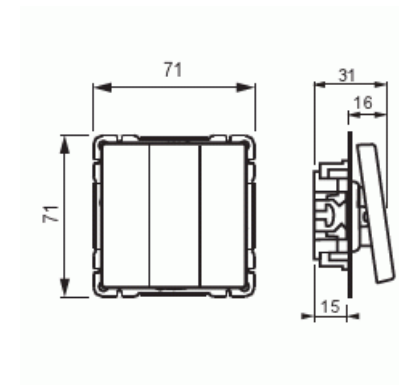

Product Card

3-gang 1-way switch, 16AX/250V, Impressivo, no X-terminals, black matt

Switch

3-gang 1-way switch, 16AX/250V,
Impressivo, no X-terminals, black matt

Type: 10631UC-885

GTIN: 6438199008226

Switch with screwless terminals. The terminals are for max 2 rigid wires. Including switch insert and rocker.

Technical specification

General Information

Product ID: 2TKA00004311

Electrical quantities

Rated current: 16 AX

Rated voltage: 250 V

Classification

Protection class: IP21

Product Card

3-gang 1-way switch, 16AX/250V, Impressivo, no X-terminals, black matt

Packing

Package:	1/10/100/1800
Unit:	PCS

ETIM Data

Wiring system:	Off switch 3x1-pole
Method of operation:	Rocker/button
Assembly arrangement:	Basic element with central cover plate
Push button switch:	No
Number of rockers:	3
Type of fastening:	Screw mounting
With mounting plate:	No
Material:	Plastic
Material quality:	Thermoplastic
Halogen free:	Yes
Anti-bacterial treatment:	No
Surface protection:	Lacquered
Surface finishing:	Matt
Colour:	Black
RAL-number (similar):	9005
Label space/information surface:	No
Illumination:	No
Suitable for degree of protection (IP):	IP21
Nominal voltage:	250 V
Rated current:	16 A
Feedback-signal contact:	No
Connection type:	Push-in clamp
Heating switch:	No
Washing machine switch:	No
Device width:	70 mm
Device height:	40 mm
Device depth:	70 mm
Built-in depth:	18 mm