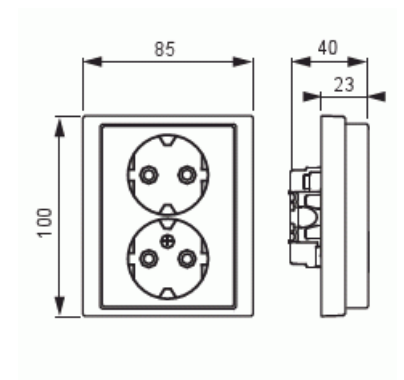

# Socket outlet

Socket outlet, Schuko, 2-gang, shuttered, screwless terminals, branching terminals, black matt

**Type:** 302EUJ-885

**GTIN:** 6438199004662

There are terminals for each contact of the socket outlet for max 4 rigid wires. No X-terminals. The socket outlet insert without the cover plate is screen-protected.