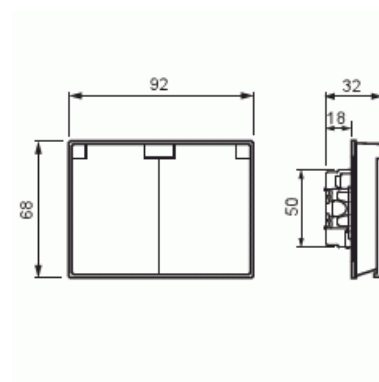

Type: 302EUCK-884

GTIN: 6438199009148

There are terminals for each contact of the socket outlet for max 4 rigid wires. No X-terminals. The socket outlet insert without the cover plate is screen-protected. Assembly on smooth surface IP21 and with seal 2464 on rough surface IP44.

Package: 1/10/100/1200

Unit: PCS

Product Card

Schuko socket outlet, Impressivo, 2-gang with lid, shuttered, screwless terminals, branching terminals, white matt