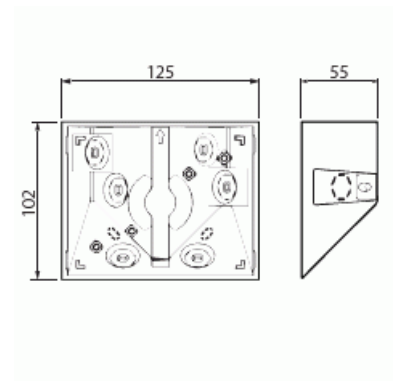

Ceiling/corner adapter

Ceiling/corner adapter, white

Type: 6868-204-500

Product ID: 2CKA006800A2562

GTIN: 4011395150979

Technical specification

Packing

Package:	1/10
Unit:	PCS

ETIM Data

ETIM Version:	ETIM-9.0
ETIM Class:	EC001580
Type of accessory/spare part:	Corner adapter
Accessory:	Yes
Spare part:	No
Colour:	White