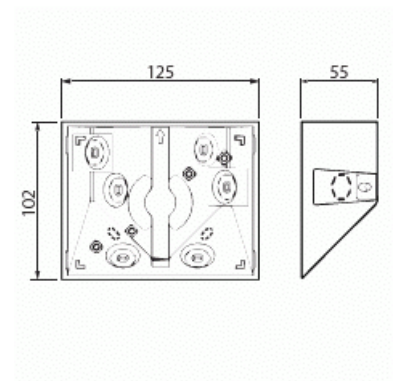

Ceiling/corner adapter

Ceiling/corner adapter, white

Type: 6868-204-500

Product ID: 2CKA006800A2562

GTIN: 4011395150979

Technical specification

Packing

Package:	1/10
Unit:	PCS

ETIM Data

ETIM Version:	ETIM-9.0
ETIM Class:	EC001580
Type of accessory/spare part:	Corner adapter
Accessory:	Yes
Spare part:	No
Colour:	White