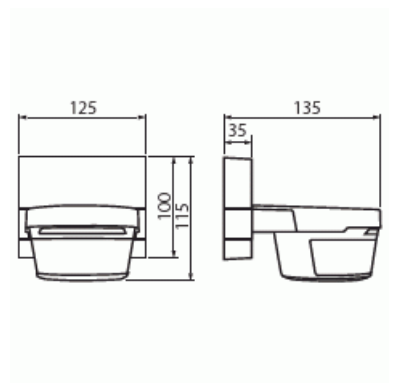

Product Card

Watchdog 220 WaveLINE, RF, white

Watchdog

Watchdog 220 WaveLINE, RF, white

Type: 6747AGM-204-500

GTIN: 4011395175880

230 V, 16 A relay, IP55, for surface mounting. Detection area 220 degrees - the sensor section can be tilted down and rotated horizontally. Detection range 16 m to the front and sides when mounted at a height of 2.5 m. Adjustable lighting level 0.5-1,000 lux, switch-off delay 2 sec-30 min.

Technical specification

General Information

Product ID: 2CKA006700A0035

Dimensions

Dimensions: 115x125x141 mm

Weight: 550 g

Classification

Enclosure class: IP55