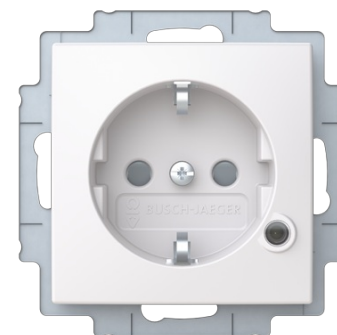

Product Card

Socket insert Safety Shutter withLED /Green white - Saga

Socket outlet

Socket insert Safety Shutter withLED
/Green white - Saga

Type: 20 EUCBL-916-510

Product ID: 2CKA002013A5486

GTIN: 4011395316191

Shuttered. With screwless terminals. DP (2 P + E) With transparent lens.
LED colour green.

Technical specification

Electrical quantities

Nominal current:	16 A
Nominal voltage:	250 V

Classification

Suitable for degree of protection (IP):	IP20
---	------

Packing

Package:	1/10
Unit:	PCS

ETIM Data

ETIM Version:	ETIM-9.0
ETIM Class:	EC000125
Number of active pins (round):	2
With signal lamp:	No

Product Card

Socket insert Safety Shutter withLED /Green white - Saga

Number of units:	1
Number of phases:	1
Imprint/indication:	None
With hinged lid:	No
With enhanced contact protection:	No
Label space/information surface:	No
Colour:	Other
RAL-number (similar):	9003
Metallic colour:	No
Transparent:	No
Lockable:	No
Eject-mechanism:	No
Insulated mounting:	Yes
With function lighting:	No
With orientation lighting:	No
Over voltage protection:	No
Fault current protection:	No
With miniature fuse:	No
Special power supply:	No special power supply
Mounting method:	Flush mounted (plaster)
Type of fastening:	Mounting with claw and screw
Material:	Plastic
Material quality:	Thermoplastic
Halogen free:	No
Surface protection:	Untreated
Surface finishing:	Glossy
Anti-bacterial treatment:	No
With loop through function:	No
With on/off switch:	No
Rotated central insert:	No
Impact strength:	IK03
Device width:	71 mm
Device height:	71 mm