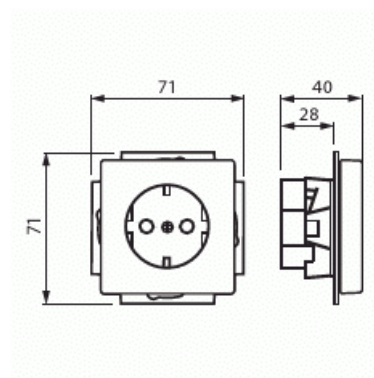

Product ID: 2CKA002013A5331

GTIN: 4011395130025

There are terminals for each contact of the socket outlet. The terminals are for max 2 solid or rigid wires. No X-terminals. A white color LED light (230V/2,5mA/0,6VA) is integrated into the socket outlet. The light can be controlled separately or it can be connected to the socket terminals.