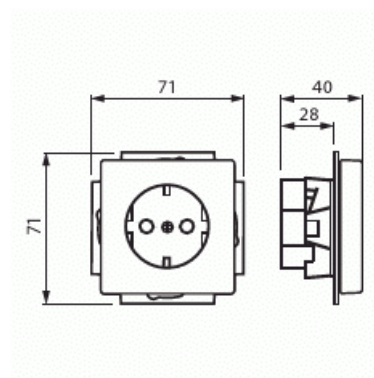

Type: 20 EUCBLI-83

Product ID: 2CKA002013A5293

GTIN: 4011395100752

There are terminals for each contact of the socket outlet. The terminals are for max 2 solid or rigid wires. No X-terminals. A white color LED light (230V/2,5mA/0,6VA) is integrated into the socket outlet. The light can be controlled separately or it can be connected to the socket terminals.

Technical specification

Electrical quantities

Nominal current:	16 A
Nominal voltage:	250 V

Classification

Suitable for degree of protection (IP):	IP20
---	------

Packing

Package:	1/10/100/1200
Unit:	PCS

ETIM Data