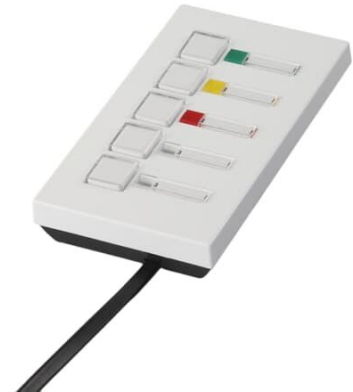

# Table Panel, white

Table Panel for office signal system,  
Impressivo, white

---

**Tyyppi:** FIP2000-84

**Tuotekoodi:** 2TKA002148G1

**GTIN:** 6418677334474

The Table Panel can be used for controlling the signal lights of Door Panel FIO2000. It also includes a freely adaptable Push Button and Switch, which can be integrated into an existing emergency or assistant call system using the Adapter Relay FIR2000. 2 meters connecting wire. Operating voltage: 15 - 28 V ac. Current consumption 65 mA (max).

## ETIM Data

ETIM Version:	ETIM-9.0
ETIM Class:	EC000064
Assembly arrangement:	Complete device
With light source:	Kyllä
Lamp type:	LED not exchangeable
With flashlight:	Ei
With fixed symbol/imprint:	Ei
With exchangeable symbol:	Ei
Application as button:	Normally open contact with feedback contacts
Mounting method:	Built-in installation
Material:	Plastic
Material quality:	Thermoplastic
Halogen free:	Kyllä
Surface protection:	Untreated
Surface finishing:	Glossy
Colour:	White
RAL-number (similar):	9016
Transparent:	Ei
Device width:	82 mm

# Tuotekortti

Table Panel for office signal system, Impressivo, white

---

Device height:	26 mm
Device depth:	147 mm

---