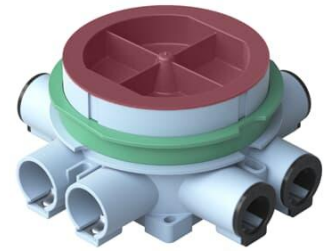

# Junction box

Ceiling junction box for 13/26 mm board

**Tyyppi:** AU70

**Tuotekoodi:** 2TKA001748G1

**GTIN:** 6418677332357

The ceiling junction box has two screw pillars for M4 screws, e.g. for attaching lamp connectors or roof lids and screw distance is c/c 70 mm. The green adapter ring, delivered with the box, is used when board thickness is 12-13 mm. The ring is removed when the board thickness is 24-26 mm e.g. double plaster board. There are 8 fixed inlets for 20 mm conduits, and 6 have an adapter for 16 mm conduit. All inlets are equipped with a locking device in metal for reliable connection between the conduits (flexi or stiff pipe) and the box. In addition, there are two knock outs in the bottom for different inlets. Manufactured from halogen free material (IEC/61249-2-21), the box complies with the IEC/EN60670:2005 glow wire test (850 °C).

### Dimensions

For plastic pipe: Ø16/20mm

## ETIM Data

ETIM Version:	ETIM-9.0
ETIM Class:	EC002601
Mounting method:	Flush mounted (plaster)
Shape:	Round
Construction type:	Cable junction box
Model:	Single
Provided with revolving ring:	Ei
Connectable:	Ei
Equipped with:	None
Diameter:	92 mm
Length:	120 mm
Width:	120 mm
Depth:	120 mm
Inner depth:	53 mm
For number of electric fittings:	1
Mounting switching equipment:	Screwing
With screws:	Ei
Housing feed-through by break-out opening:	Ei
Housing feed-through by seal membrane:	Ei
Housing feed-through by nozzle:	Kyllä
Housing feed-through by step membrane:	Ei
For tube diameter:	16 mm
Pipe locking:	Kyllä
Pipe locking optional:	Ei
Inlet from the rear:	Kyllä
Number of inlets:	8
Number of included spouts:	8
Material:	Plastic