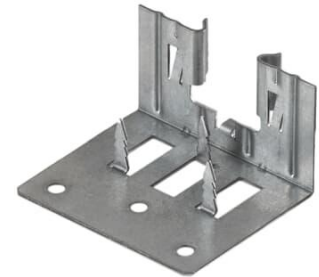

Truss fixture

Truss fixture 24 mm, e.g. for double plaster board

Tyyppi: AS26.24

Tuotekoodi: 2TKA001713G1

GTIN: 6418677335914

Truss fixture AS26.24 is used with the boxes AU60 and AU 60.1 in double board walls. The truss fixture includes nailing plate, which can also be attached using screws.

Tekniset tiedot

Pakkaus

Paketti:	10/100
Yksikkö:	kpl

ETIM Data

ETIM Version:	ETIM-9.0
ETIM Class:	EC002328
Type of accessory/spare part:	Other
Accessory:	Kyllä
Spare part:	Ei
Suitable for built-in installation box:	Kyllä
Suitable for central conduit box:	Ei