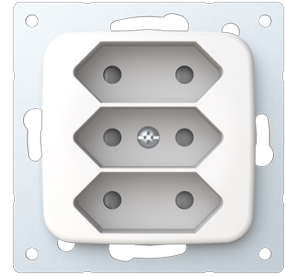

## Tuotekortti

Socket outlet, Jussi, Euro, 3-gang, shuttered, screwless terminals, branching terminals, 2 X-terminals

# Socket outlet

Socket outlet, Jussi, Euro, 3-gang, shuttered, screwless terminals, branching terminals, 2 X-terminals

**Tyyppi:** 303UC

**Tuotekoodi:** 2TKA000974G1

**GTIN:** 6418677335136

3-gang Euro socket outlet with center plate. There are terminals for each contact of the socket outlet for max 4 rigid wires and 2 X-terminals for 2-rigid wires. The socket outlet insert without the cover plate is screen-protected.

# Tuotekortti

Socket outlet, Jussi, Euro, 3-gang, shuttered, screwless terminals, branching terminals, 2 X-terminals

ETIM Version:	ETIM-9.0
ETIM Class:	EC000125
Model:	EURO plug (CEE 7/16)
Number of active pins (round):	2
With signal lamp:	Ei
Number of units:	3
Number of phases:	1
Imprint/indication:	None
Connection type:	Push-in clamp
With hinged lid:	Ei
With enhanced contact protection:	Kyllä
Label space/information surface:	Ei
Colour:	White
RAL-number (similar):	9010
Metallic colour:	Ei
Transparent:	Ei
Lockable:	Ei
Eject-mechanism:	Ei
Insulated mounting:	Ei
With function lighting:	Ei
With orientation lighting:	Ei
Over voltage protection:	Ei
Fault current protection:	Ei
With miniature fuse:	Ei
Special power supply:	No special power supply
Mounting method:	Flush mounted (plaster)
Type of fastening:	Mounting with claw and screw
Material:	Plastic
Material quality:	Thermoplastic
Halogen free:	Kyllä
Surface protection:	Untreated
Surface finishing:	Matt
Anti-bacterial treatment:	Ei

# Tuotekortti

Socket outlet, Jussi, Euro, 3-gang, shuttered, screwless terminals, branching terminals, 2 X-terminals

With loop through function:	Ei
With on/off switch:	Ei
Rotated central insert:	Ei
Frequency:	50 Hz
Device width:	71 mm
Device height:	71 mm
Device depth:	25 mm
Min. depth of built-in installation box:	23 mm