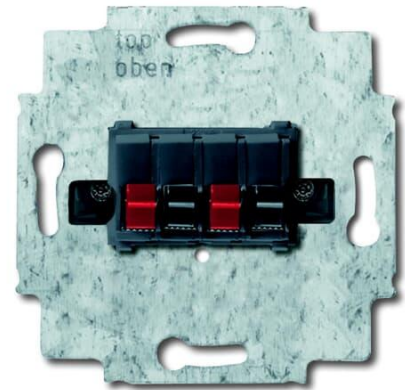

Tele outlet

Tele outlet insert, speaker, stereo

Tyyppi: 0248.00**Tuotekoodi:** 2TKA000090G1**GTIN:** 6418677331367

Use this insert with Impressivo center plates 1766-xx and Jussi center plate 2539-214. Push-in connectors for the speaker wires and screw terminals for max 10mm² internal wires.

Tekniset tiedot

Luokitus

Suitable for degree of protection (IP):	IP20
---	------

Pakkaus

Paketti:	1/10/100/1800
Yksikkö:	kpl

ETIM Data

ETIM Version:	ETIM-9.0
ETIM Class:	EC000018
Assembly arrangement:	Basic element
Utilization:	Loudspeaker connection
Support ring:	Ei
With dust cover:	Ei
With hinged lid:	Ei

Outlet direction:	Inclined
Imprintable label:	Without indication field
With imprint:	Ei
Mounting method:	Flush mounted (plaster)
Material:	Plastic
Material quality:	Thermoplastic
Halogen free:	Ei
Anti-bacterial treatment:	Ei
Surface protection:	Untreated
Surface finishing:	Matt
Colour:	Grey
Transparent:	Ei
Type of fastening:	Mounting with screw
With buses/couplings:	Ei
Suitable for number of connectors:	4
With strain relief:	Ei
Shielded buses:	Ei
Shielded housing:	Ei
Luster terminal:	Ei
With lighting:	Ei
Impact strength:	IK00
Device width:	71 mm
Device height:	40 mm
Device depth:	71 mm
Min. depth of built-in installation box:	40 mm