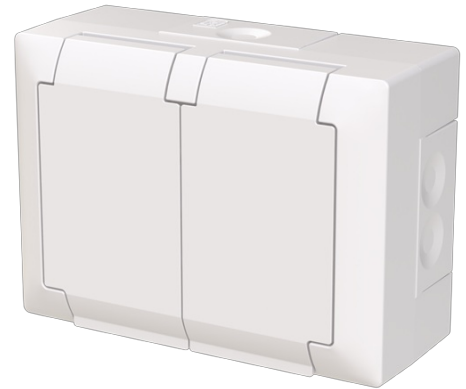

DSO hinged lid, surface IP44

DSO hinged lid, surface IP44 16 A White - Saga

Tyyppi: 402ESW-916

Tuotekoodi: 2TKA00005893

GTIN: 6438199028361

Surface mounting IP44 double socket outlet with terminals for each contact of the socket outlet for max 4 rigid wires. IP44 when lids are closed and installed horizontally (lids opening upwards). The lids are kept closed with a return spring when socket outlet is not in use. Bio-circular plastics used in the centre plate, lids and bottom plate.

Tekniset tiedot

Sähkösuureet

Nominal current: 16 A

Nominal voltage: 250 V

Luokitus

Suitable for degree of protection (IP): IP44

Pakkaus

Paketti: 1/8/80/960

Yksikkö: kpl

ETIM Data

ETIM Version:	ETIM-9.0
ETIM Class:	EC000125
Concurrently switching neutral conductor:	Ei
Number of active pins (round):	2
With signal lamp:	Ei
Number of phases:	1
Imprint/indication:	None
Connection type:	Push-in clamp
With hinged lid:	Ei
With enhanced contact protection:	Kyllä
Label space/information surface:	Ei
Colour:	White
RAL-number (similar):	9003
Metallic colour:	Ei
Transparent:	Ei
Lockable:	Ei
Eject-mechanism:	Ei
Insulated mounting:	Ei
With function lighting:	Ei
With orientation lighting:	Ei
Over voltage protection:	Ei
Fault current protection:	Ei
With miniature fuse:	Ei
Special power supply:	No special power supply
Mounting method:	Surface mounted (plaster)
Type of fastening:	Mounting with screw
Material:	Plastic
Material quality:	Duroplast
Halogen free:	Kyllä
Surface protection:	Untreated
Surface finishing:	Glossy
Anti-bacterial treatment:	Ei
With loop through function:	Ei
With on/off switch:	Ei

Tuotekortti

DSO hinged lid, surface IP44 16 A White - Saga

Rotated central insert:	Ei
Frequency:	50 Hz
Device width:	118 mm
Device height:	50 mm
Device depth:	85 mm
Compatible with Apple HomeKit:	Ei
Compatible with Amazon Alexa:	Ei
Compatible with Google Assistant:	Ei
With Wi-Fi signal repeater:	Ei
With built-in bluetooth speaker:	Ei