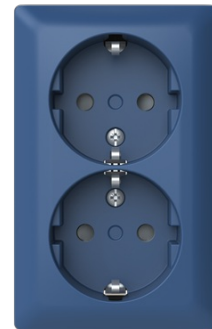

2-gang, Schuko outlet, blue

2-gang, Schuko outlet, blue None Blue - Saga

Tyyppi: 402EA-906

Tuotekoodi: 2TKA00005690

GTIN: 6438199022772

Double socket outlet with terminals for each contact of the socket outlet for max 4 rigid wires. Safety+ featured in the insert. The socket outlet color is blue.

Tekniset tiedot

Sähkösuureet

Nominal current:	16 A
Nominal voltage:	250 V

Luokitus

Suitable for degree of protection (IP):	IP21
-----------------------------------------	------

ETIM Data

ETIM Version:	ETIM-9.0
ETIM Class:	EC000125
Number of active pins (round):	2
With signal lamp:	Ei
Number of units:	2
Number of phases:	1
Imprint/indication:	None
Connection type:	Push-in clamp

With hinged lid:	Ei
With enhanced contact protection:	Kyllä
Label space/information surface:	Ei
Colour:	Blue
RAL-number (similar):	5007
Metallic colour:	Ei
Transparent:	Ei
Lockable:	Ei
Eject-mechanism:	Ei
Insulated mounting:	Ei
With function lighting:	Ei
With orientation lighting:	Ei
Over voltage protection:	Ei
Fault current protection:	Ei
With miniature fuse:	Ei
Special power supply:	No special power supply
Mounting method:	Surface mounted (plaster)
Type of fastening:	Mounting with claw and screw
Material:	Plastic
Material quality:	Thermoplastic
Halogen free:	Ei
Surface protection:	Untreated
Surface finishing:	Glossy
Anti-bacterial treatment:	Ei
With loop through function:	Ei
With on/off switch:	Ei
Rotated central insert:	Ei
Frequency:	50 Hz
Device width:	63 mm
Device height:	43 mm
Device depth:	100 mm
Compatible with Apple HomeKit:	Ei
Compatible with Amazon Alexa:	Ei
Compatible with Google Assistant:	Ei

Tuotekortti

2-gang, Schuko outlet, blue None Blue - Saga

IFTTT support available:	Ei
With Wi-Fi signal repeater:	Ei
With built-in bluetooth speaker:	Ei