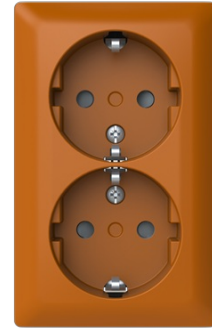

# 2-gang, Schuko outlet, orange

2-gang, Schuko outlet, orange None  
Orange - Saga

**Tyyppi:** 402EA-903

**Tuotekoodi:** 2TKA00005689

**GTIN:** 6438199022734

Double socket outlet with terminals for each contact of the socket outlet for max 4 rigid wires. Safety+ featured in the insert. The socket outlet color is orange.

### ETIM Data

ETIM Version:	ETIM-9.0
ETIM Class:	EC000125
Number of active pins (round):	2
With signal lamp:	Ei
Number of units:	2
Number of phases:	1
Imprint/indication:	None

Connection type:	Push-in clamp
With hinged lid:	Ei
With enhanced contact protection:	Kyllä
Label space/information surface:	Ei
Colour:	Orange
RAL-number (similar):	2000
Metallic colour:	Ei
Transparent:	Ei
Lockable:	Ei
Eject-mechanism:	Ei
Insulated mounting:	Ei
With function lighting:	Ei
With orientation lighting:	Ei
Over voltage protection:	Ei
Fault current protection:	Ei
With miniature fuse:	Ei
Special power supply:	No special power supply
Mounting method:	Surface mounted (plaster)
Type of fastening:	Mounting with claw and screw
Material:	Plastic
Material quality:	Thermoplastic
Halogen free:	Ei
Surface protection:	Untreated
Surface finishing:	Glossy
Anti-bacterial treatment:	Ei
With loop through function:	Ei
With on/off switch:	Ei
Rotated central insert:	Ei
Frequency:	50 Hz
Device width:	63 mm
Device height:	43 mm
Device depth:	100 mm
Compatible with Apple HomeKit:	Ei
Compatible with Amazon Alexa:	Ei