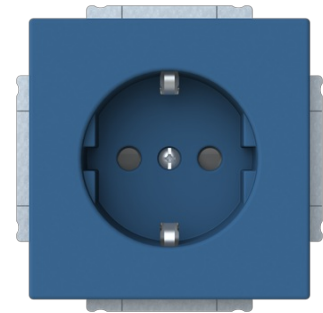


1-gang Schuko, blue

1-gang Schuko, blue None Blue - Impressivo

Tyyppi: 20EUC-06

Tuotekoodi: 2TKA00005568

GTIN: 6438199018324

Socket outlet with terminals for each contact of the socket outlet. The terminals are for max 2 solid or rigid wires. The centre plate is blue.

Tekniset tiedot

Sähkösuureet

Nominal current:	16 A
Nominal voltage:	250 V

Luokitus

Suitable for degree of protection (IP):	IP21
---	------

ETIM Data

ETIM Version:	ETIM-9.0
ETIM Class:	EC000125
Number of active pins (round):	2
With signal lamp:	Ei
Number of units:	1
Number of phases:	1
Imprint/indication:	None
Connection type:	Push-in clamp
With hinged lid:	Ei

With enhanced contact protection:	Ei
Label space/information surface:	Ei
Colour:	Blue
RAL-number (similar):	5007
Metallic colour:	Ei
Transparent:	Ei
Lockable:	Ei
Eject-mechanism:	Ei
Insulated mounting:	Ei
With function lighting:	Ei
With orientation lighting:	Ei
Over voltage protection:	Ei
Fault current protection:	Ei
With miniature fuse:	Ei
Special power supply:	No special power supply
Mounting method:	Flush mounted (plaster)
Type of fastening:	Mounting with claw and screw
Material:	Plastic
Material quality:	Thermoplastic
Halogen free:	Ei
Surface protection:	Untreated
Surface finishing:	Glossy
Anti-bacterial treatment:	Ei
With loop through function:	Ei
With on/off switch:	Ei
Rotated central insert:	Ei
Frequency:	50 Hz
Device width:	71 mm
Device height:	42 mm
Device depth:	71 mm
Min. depth of built-in installation box:	28 mm
Compatible with Apple HomeKit:	Ei
Compatible with Amazon Alexa:	Ei
Compatible with Google Assistant:	Ei