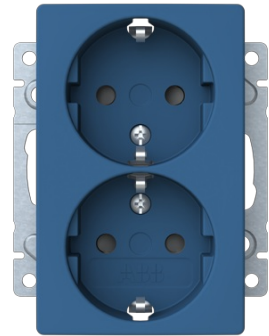

2-gang Schuko, blue

2-gang Schuko, blue None Blue - Saga

Tyyppi: 302EUC-906

Tuotekoodi: 2TKA00005559

GTIN: 6438199017938

Socket outlet with terminals for each contact of the socket outlet for max 4 rigid wires. The socket outlet insert without the cover plate is screen-protected. The color of the center plate is blue.

Tekniset tiedot

Sähkösuureet

Nominal current:	16 A
Nominal voltage:	250 V

Luokitus

Suitable for degree of protection (IP):	IP21
---	------

ETIM Data

ETIM Version:	ETIM-9.0
ETIM Class:	EC000125
Number of active pins (round):	2
With signal lamp:	Ei
Number of units:	2
Number of phases:	1
Imprint/indication:	None
Connection type:	Push-in clamp
With hinged lid:	Ei

With enhanced contact protection:	Kyllä
Label space/information surface:	Ei
Colour:	Blue
RAL-number (similar):	5007
Metallic colour:	Ei
Transparent:	Ei
Lockable:	Ei
Eject-mechanism:	Ei
Insulated mounting:	Ei
With function lighting:	Ei
With orientation lighting:	Ei
Over voltage protection:	Ei
Fault current protection:	Ei
With miniature fuse:	Ei
Special power supply:	No special power supply
Mounting method:	Flush mounted (plaster)
Type of fastening:	Mounting with claw and screw
Material:	Plastic
Material quality:	Thermoplastic
Halogen free:	Ei
Surface protection:	Untreated
Surface finishing:	Glossy
Anti-bacterial treatment:	Ei
With loop through function:	Ei
With on/off switch:	Ei
Rotated central insert:	Ei
Frequency:	50 Hz
Device width:	89 mm
Device height:	71 mm
Device depth:	42 mm
Min. depth of built-in installation box:	20 mm
Compatible with Apple HomeKit:	Ei
Compatible with Amazon Alexa:	Ei
Compatible with Google Assistant:	Ei