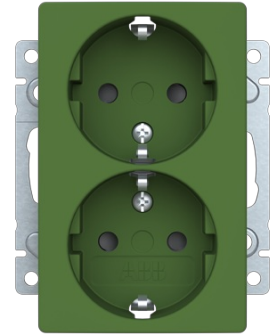

2-gang Schuko, green

2-gang Schuko, green None Green - Saga

Tyyppi: 302EUC-905

Tuotekoodi: 2TKA00005558

GTIN: 6438199017884

Socket outlet with terminals for each contact of the socket outlet for max 4 rigid wires. The socket outlet insert without the cover plate is screen-protected. The color of the center plate is green.

Tekniset tiedot

Sähkösuureet

Nominal current:	16 A
Nominal voltage:	250 V

Luokitus

Suitable for degree of protection (IP):	IP21
---	------

ETIM Data

ETIM Version:	ETIM-9.0
ETIM Class:	EC000125
Number of active pins (round):	2
With signal lamp:	Ei
Number of units:	2
Number of phases:	1
Imprint/indication:	None
Connection type:	Push-in clamp
With hinged lid:	Ei

With enhanced contact protection:	Kyllä
Label space/information surface:	Ei
Colour:	Green
RAL-number (similar):	6025
Metallic colour:	Ei
Transparent:	Ei
Lockable:	Ei
Eject-mechanism:	Ei
Insulated mounting:	Ei
With function lighting:	Ei
With orientation lighting:	Ei
Over voltage protection:	Ei
Fault current protection:	Ei
With miniature fuse:	Ei
Special power supply:	No special power supply
Mounting method:	Flush mounted (plaster)
Type of fastening:	Mounting with claw and screw
Material:	Plastic
Material quality:	Thermoplastic
Halogen free:	Ei
Surface protection:	Untreated
Surface finishing:	Glossy
Anti-bacterial treatment:	Ei
With loop through function:	Ei
With on/off switch:	Ei
Rotated central insert:	Ei
Frequency:	50 Hz
Device width:	89 mm
Device height:	71 mm
Device depth:	42 mm
Min. depth of built-in installation box:	20 mm
Compatible with Apple HomeKit:	Ei
Compatible with Amazon Alexa:	Ei
Compatible with Google Assistant:	Ei