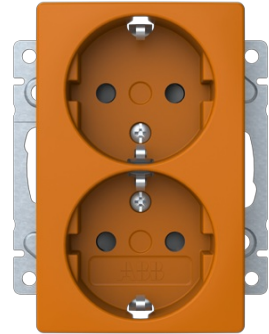

2-gang Schuko, orange

2-gang Schuko, orange None Orange - Saga

Tyyppi: 302EUC-903

Tuotekoodi: 2TKA00005557

GTIN: 6438199017839

Socket outlet with terminals for each contact of the socket outlet for max 4 rigid wires. The socket outlet insert without the cover plate is screen-protected. The color of the center plate is orange.

Tekniset tiedot

Sähkösuureet

Nominal current:	16 A
Nominal voltage:	250 V

Luokitus

Suitable for degree of protection (IP):	IP21
---	------

ETIM Data

ETIM Version:	ETIM-9.0
ETIM Class:	EC000125
Number of active pins (round):	2
With signal lamp:	Ei
Number of units:	2
Number of phases:	1
Imprint/indication:	None
Connection type:	Push-in clamp

With hinged lid:	Ei
With enhanced contact protection:	Kyllä
Label space/information surface:	Ei
Colour:	Orange
RAL-number (similar):	2000
Metallic colour:	Ei
Transparent:	Ei
Lockable:	Ei
Eject-mechanism:	Ei
Insulated mounting:	Ei
With function lighting:	Ei
With orientation lighting:	Ei
Over voltage protection:	Ei
Fault current protection:	Ei
With miniature fuse:	Ei
Special power supply:	No special power supply
Mounting method:	Flush mounted (plaster)
Type of fastening:	Mounting with claw and screw
Material:	Plastic
Material quality:	Thermoplastic
Halogen free:	Ei
Surface protection:	Untreated
Surface finishing:	Glossy
Anti-bacterial treatment:	Ei
With loop through function:	Ei
With on/off switch:	Ei
Rotated central insert:	Ei
Frequency:	50 Hz
Device width:	89 mm
Device height:	71 mm
Device depth:	42 mm
Min. depth of built-in installation box:	20 mm
Compatible with Apple HomeKit:	Ei
Compatible with Amazon Alexa:	Ei