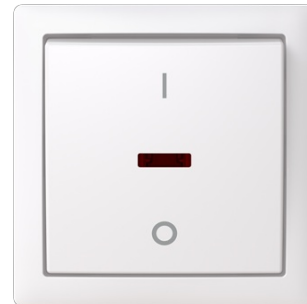

Switch

Switch White - Saga

Tyyppi: 1062A-916

Tuotekoodi: 2TKA00005360

GTIN: 6438199014999

Two pole switch for surface mounting with screwless terminals. The rocker has a red lens and is marked with I/O. The terminals are for max 2 solid or rigid wires. Including switch insert, rocker, surface mounting frame and bottom. Bio-circular plastics used in the bottom and centre plate.

Tekniset tiedot

Sähkösuureet

Nominal voltage:	250 V
------------------	-------

Luokitus

Suitable for degree of protection (IP):	IP21
---	------

Pakkaus

Paketti:	10/100/1200
----------	-------------

Yksikkö:	kpl
----------	-----

ETIM Data

ETIM Version:	ETIM-9.0
---------------	----------

ETIM Class:	EC001590
-------------	----------

Wiring system:	Two-way switch
Method of operation:	Rocker/button
Assembly arrangement:	Basic element with complete housing
Number of rockers:	1
Mounting method:	Surface mounted (plaster)
Type of fastening:	Screw mounting
With mounting plate:	Kyllä
Material:	Plastic
Material quality:	Thermoplastic
Halogen free:	Ei
Anti-bacterial treatment:	Ei
Surface protection:	Untreated
Surface finishing:	Glossy
Colour:	White
RAL-number (similar):	9003
Rated current:	16 A
Feedback-signal contact:	Ei
Connection type:	Other
Heating switch:	Ei
Washing machine switch:	Ei
Device width:	72 mm
Device height:	36 mm
Device depth:	72 mm
Built-in depth:	18 mm
Min. depth of built-in installation box:	18 mm
Compatible with Apple HomeKit:	Ei
Compatible with Google Assistant:	Ei
Compatible with Amazon Alexa:	Ei
IFTTT support available:	Ei