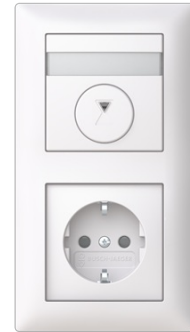

## Timer Electronic White - Saga

**Tyyppi:** T210-20EUC-916

**Tuotekoodi:** 2TKA00005356

**GTIN:** 6438199014166

Timer kit included timer, single schuko socket outlet and installation frame. Fixed time options: 15 min, 30 min, 1 h, 2 h, 4 h and 8 h. Exchangeable labels with the time options to mark center plate with selected time. IP21, 2-pole wiring. 10A resistive load (2300 W), 2AX-load (e.g., fluorescent lamp). Screw terminals max 2,5mm<sup>2</sup>. Signal light on when device is active.