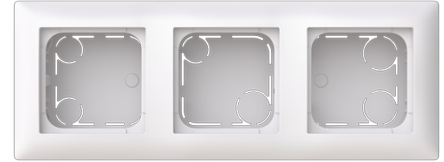

# Surface mounting box

## Surface mounting box White - Saga

**Tyyppi:** 1723S85H53-916

**Tuotekoodi:** 2TKA00005244

**GTIN:** 6438199012087

Surface mounting box for a 3-gang unit for 85 mm width. This box is high, with a total height of 53 mm. This box is suitable for devices with maximum installation depth of 36 mm. The unit consists of bottom plate and upper part. Bio-circular plastics used in the bottom and centre plate.

### ETIM Data

ETIM Version:	ETIM-9.0
ETIM Class:	EC000080
Assembly arrangement:	Surface mounted frame
Suitable for modular domestic switching devices:	Ei
Number of units:	3
Mounting direction:	Horizontal and vertical
Shape:	Rectangular
Material:	Plastic
Material quality:	Thermoplastic

Halogen free:	Ei
Surface protection:	Untreated
Surface finishing:	Glossy
Colour:	White
RAL-number (similar):	9003
Transparent:	Ei
With cover frame:	Ei
With duct entry:	Ei
With cable entry:	Ei
With screw gland entry:	Ei
Shock resistant:	Ei
Degree of protection (IP):	IP21
Width:	85 mm
Height:	53 mm
Depth:	227 mm