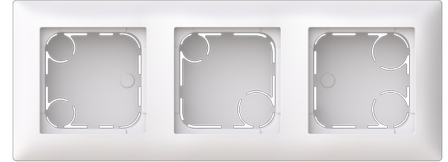

Surface mounting box

Surface mounting box White - Saga

Tyyppi: 1723S85H43-916

Tuotekoodi: 2TKA00005243

GTIN: 6438199012070

Surface mounting box for a 3-gang unit for 85 mm width. This box is low, with a total height of 43 mm. This box is suitable for devices with maximum installation depth of 26 mm. The unit consists of bottom plate and upper part. Bio-circular plastics used in the bottom and centre plate.

Tekniset tiedot

Pakkaus

Paketti:	1/25/800
Yksikkö:	kpl

ETIM Data

ETIM Version:	ETIM-9.0
ETIM Class:	EC000080
Assembly arrangement:	Surface mounted frame
Suitable for modular domestic switching devices:	Ei
Number of units:	3
Mounting direction:	Horizontal and vertical
Shape:	Rectangular
Material:	Plastic
Material quality:	Thermoplastic

Halogen free:	Ei
Surface protection:	Untreated
Surface finishing:	Glossy
Colour:	White
RAL-number (similar):	9003
Transparent:	Ei
With cover frame:	Ei
With duct entry:	Ei
With cable entry:	Ei
With screw gland entry:	Ei
Degree of protection (IP):	IP21
Width:	85 mm
Height:	43 mm
Depth:	227 mm