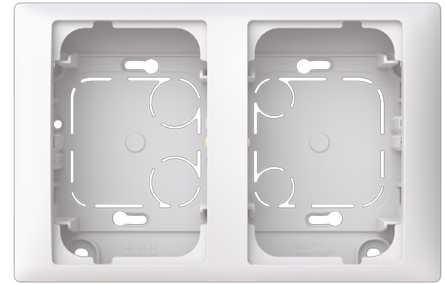

Surface mounting box

Surface mounting box White - Saga

Tyyppi: 1722S100H48-916

Tuotekoodi: 2TKA00005242

GTIN: 6438199012063

Surface mounting box for a 2-gang unit for 100 mm height. This box is high, with a total height of 48 mm. This box is suitable for devices with maximum installation depth of 31 mm. The unit consists of bottom plate and upper part. Bio-circular plastics used in the bottom and centre plate.

Tekniset tiedot

Pakkaus

Paketti:	1/35/630
Yksikkö:	kpl

ETIM Data

ETIM Version:	ETIM-9.0
ETIM Class:	EC000080
Assembly arrangement:	Surface mounted frame
Suitable for modular domestic switching devices:	Ei
Number of units:	2
Mounting direction:	Horizontal and vertical
Shape:	Rectangular
Material:	Plastic
Material quality:	Thermoplastic

Halogen free:	Ei
Surface protection:	Untreated
Surface finishing:	Glossy
Colour:	White
RAL-number (similar):	9003
Transparent:	Ei
With cover frame:	Ei
With duct entry:	Ei
With cable entry:	Ei
With screw gland entry:	Ei
Shock resistant:	Ei
Degree of protection (IP):	IP21
Width:	102 mm
Height:	48 mm
Depth:	156 mm