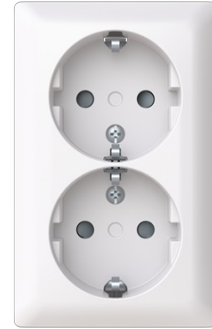

Socket outlet

Socket outlet White - Saga

Tyyppi: 402EA-916

Tuotekoodi: 2TKA00005218

GTIN: 6438199012209

Double socket outlet with terminals for each contact of the socket outlet for max 4 rigid wires. Safety+ featured in the insert. Bio-circular plastics used in the bottom and centre plate.

ETIM Version:	ETIM-9.0
ETIM Class:	EC000125
Number of active pins (round):	2

With signal lamp:	Ei
Number of units:	2
Number of phases:	1
Imprint/indication:	None
Connection type:	Push-in clamp
With hinged lid:	Ei
With enhanced contact protection:	Kyllä
Label space/information surface:	Ei
Colour:	White
RAL-number (similar):	9003
Metallic colour:	Ei
Transparent:	Ei
Lockable:	Ei
Eject-mechanism:	Ei
Insulated mounting:	Ei
With function lighting:	Ei
With orientation lighting:	Ei
Over voltage protection:	Ei
Fault current protection:	Ei
With miniature fuse:	Ei
Special power supply:	No special power supply
Mounting method:	Surface mounted (plaster)
Type of fastening:	Mounting with claw and screw
Material:	Plastic
Material quality:	Thermoplastic
Halogen free:	Ei
Surface protection:	Untreated
Surface finishing:	Glossy
Anti-bacterial treatment:	Ei
With loop through function:	Ei
With on/off switch:	Ei
Rotated central insert:	Ei
Frequency:	50 Hz
Device width:	63 mm

Tuotekortti

Socket outlet White - Saga

Device height:	43 mm
Device depth:	100 mm
Compatible with Apple HomeKit:	Ei
Compatible with Amazon Alexa:	Ei
Compatible with Google Assistant:	Ei
IFTTT support available:	Ei
With Wi-Fi signal repeater:	Ei
With built-in bluetooth speaker:	Ei