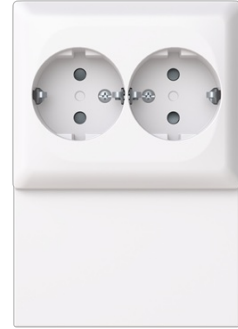

Socket outlet

Socket outlet White - Saga

Tyyppi: 402EL-916

Tuotekoodi: 2TKA00005212

GTIN: 6438199012179

Double socket outlet for lath installation. The outlet has terminals for each contact of the socket outlet for max 4 rigid wires. Safety+ featured in the insert. Bio-circular plastics used in the bottom and centre plate.

ETIM Version:	ETIM-9.0
ETIM Class:	EC000125

Number of active pins (round):	2
With signal lamp:	Ei
Number of units:	2
Number of phases:	1
Imprint/indication:	None
Connection type:	Push-in clamp
With hinged lid:	Ei
With enhanced contact protection:	Kyllä
Label space/information surface:	Ei
Colour:	White
RAL-number (similar):	9003
Metallic colour:	Ei
Transparent:	Ei
Lockable:	Ei
Eject-mechanism:	Ei
Insulated mounting:	Ei
With function lighting:	Ei
With orientation lighting:	Ei
Over voltage protection:	Ei
Fault current protection:	Ei
With miniature fuse:	Ei
Special power supply:	No special power supply
Mounting method:	Surface mounted (plaster)
Type of fastening:	Mounting with screw
Material:	Plastic
Material quality:	Thermoplastic
Halogen free:	Ei
Surface protection:	Untreated
Surface finishing:	Glossy
Anti-bacterial treatment:	Ei
With loop through function:	Ei
With on/off switch:	Ei
Rotated central insert:	Ei

Tuotekortti

Socket outlet White - Saga

Frequency:	50 Hz
Device width:	98 mm
Device height:	42 mm
Device depth:	142 mm
Compatible with Apple HomeKit:	Ei
Compatible with Amazon Alexa:	Ei
Compatible with Google Assistant:	Ei
IFTTT support available:	Ei
With Wi-Fi signal repeater:	Ei
With built-in bluetooth speaker:	Ei