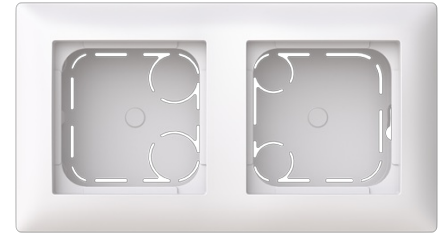

Surface mounting box

Surface mounting box White - Saga

Tyyppi: 1722S85H43-916

Tuotekoodi: 2TKA00005200

GTIN: 6438199012049

Surface mounting box for a 2-gang unit for 85 mm width. This box is low, with a total height of 43 mm. This box is suitable for devices with maximum installation depth of 26 mm. The unit consists of bottom plate and upper part. Bio-circular plastics used in the bottom and centre plate.

Tekniset tiedot

Pakkaus

Paketti:	1/25/800
Yksikkö:	kpl

ETIM Data

ETIM Version:	ETIM-9.0
ETIM Class:	EC000080
Assembly arrangement:	Surface mounted frame
Suitable for modular domestic switching devices:	Ei
Number of units:	2
Mounting direction:	Horizontal and vertical
Shape:	Rectangular
Material:	Plastic
Material quality:	Thermoplastic

Halogen free:	Ei
Surface protection:	Untreated
Surface finishing:	Glossy
Colour:	White
RAL-number (similar):	9003
Transparent:	Ei
With cover frame:	Ei
With duct entry:	Ei
With cable entry:	Ei
With screw gland entry:	Ei
Shock resistant:	Ei
Degree of protection (IP):	IP21
Width:	85 mm
Height:	43 mm
Depth:	156 mm