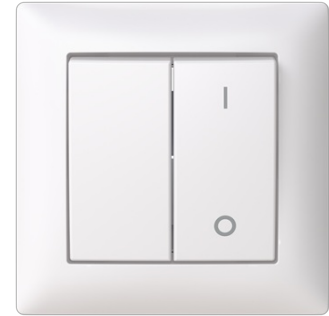

Switch

Switch 2-pole switch White - Saga

Tyyppi: 10621UJ-916

Tuotekoodi: 2TKA00005011

GTIN: 6438199011318

Switch with screwless terminals. The terminals are for max 2 rigid wires. Including cover frame, switch insert and rocker. Bio-circular plastics used in the frame.

ETIM Version:	ETIM-9.0
ETIM Class:	EC001590
Wiring system:	2-pole switch
Method of operation:	Rocker/button

Assembly arrangement:	Basic element with central cover plate
Push button switch:	Ei
Number of rockers:	1
Mounting method:	Flush mounted (plaster)
Type of fastening:	Screw mounting
With mounting plate:	Ei
Material:	Plastic
Material quality:	Thermoplastic
Halogen free:	Kyllä
Anti-bacterial treatment:	Ei
Surface protection:	Untreated
Surface finishing:	Glossy
Colour:	White
RAL-number (similar):	9003
Label space/information surface:	No
Illumination:	No
Rated current:	16 A
Switching current for fluorescent lamps:	16 AX
Feedback-signal contact:	Ei
Connection type:	Other
Washing machine switch:	Ei
Device width:	85 mm
Device height:	35 mm
Device depth:	85 mm
Built-in depth:	17 mm
Min. depth of built-in installation box:	17 mm
Compatible with Apple HomeKit:	Ei
Compatible with Google Assistant:	Ei
Compatible with Amazon Alexa:	Ei
IFTTT support available:	Ei