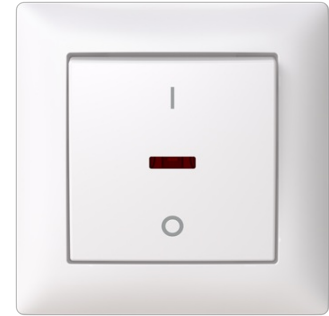

Switch

Switch 2-pole switch with Glow lamp
White - Saga

Tyyppi: 1062UJK-916

Tuotekoodi: 2TKA00004992

GTIN: 6438199011127

Switch with screwless terminals and rocker with clip-on fastening. The terminals are for max 2 rigid wires. Red lens on the switch, cover frame and lamp included. Bio-circular plastics used in the frame.

Tekniset tiedot

Sähkösuureet

Nominal voltage: 250 V

Luokitus

Suitable for degree of protection (IP): IP21

Pakkaus

Paketti: 10/100/1800

Yksikkö: kpl

ETIM Data

ETIM Version: ETIM-9.0

ETIM Class: EC001590

Wiring system: 2-pole switch

Method of operation:	Rocker/button
Assembly arrangement:	Basic element with central cover plate
Push button switch:	Ei
Number of rockers:	2
Mounting method:	Flush mounted (plaster)
Type of fastening:	Screw mounting
With mounting plate:	Ei
Material:	Plastic
Material quality:	Thermoplastic
Halogen free:	Kyllä
Anti-bacterial treatment:	Ei
Surface protection:	Untreated
Surface finishing:	Glossy
Colour:	White
RAL-number (similar):	9003
Label space/information surface:	No
Illumination:	Yes
Function lighting:	Other
Type of lighting:	Glow lamp
Rated current:	16 A
Switching current for fluorescent lamps:	16 AX
Feedback-signal contact:	Ei
Connection type:	Other
Washing machine switch:	Ei
Device width:	85 mm
Device height:	35 mm
Device depth:	85 mm
Built-in depth:	17 mm
Min. depth of built-in installation box:	17 mm
Compatible with Apple HomeKit:	Ei
Compatible with Google Assistant:	Ei
Compatible with Amazon Alexa:	Ei
IFTTT support available:	Ei

Tuotekortti

Switch 2-pole switch with Glow lamp White - Saga