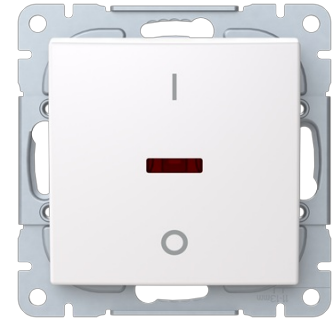

Switch

Switch 2-pole switch with Glow lamp
White - Saga

Tyyppi: 1062UCK-916

Tuotekoodi: 2TKA00004991

GTIN: 6438199011110

Switch with screwless terminals and rocker with clip-on fastening. The terminals are for max 2 rigid wires. Red lens on the switch and lamp included.

Tekniset tiedot

Sähkösuureet

Nominal voltage:	250 V
------------------	-------

Luokitus

Suitable for degree of protection (IP):	IP21
---	------

Pakkaus

Paketti:	1/10/100/1800
----------	---------------

Yksikkö:	kpl
----------	-----

ETIM Data

ETIM Version:	ETIM-9.0
---------------	----------

ETIM Class:	EC001590
-------------	----------

Wiring system:	Two-way switch
----------------	----------------

Method of operation:	Rocker/button
Assembly arrangement:	Basic element with central cover plate
Push button switch:	Ei
Number of rockers:	1
Mounting method:	Flush mounted (plaster)
Type of fastening:	Screw mounting
With mounting plate:	Ei
Material:	Plastic
Material quality:	Thermoplastic
Halogen free:	Kyllä
Anti-bacterial treatment:	Ei
Surface protection:	Untreated
Surface finishing:	Glossy
Colour:	White
RAL-number (similar):	9003
Label space/information surface:	No
Illumination:	Optional
Function lighting:	Control and orientation
Type of lighting:	LED exchangeable
Rated current:	16 A
Switching current for fluorescent lamps:	16 AX
Feedback-signal contact:	Ei
Connection type:	Other
Washing machine switch:	Ei
Device width:	71 mm
Device height:	35 mm
Device depth:	71 mm
Built-in depth:	17 mm
Min. depth of built-in installation box:	17 mm