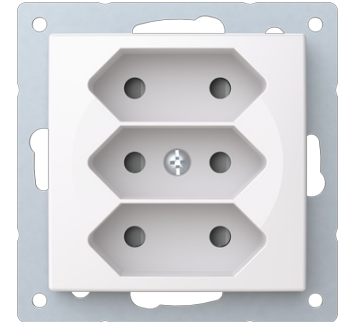

Socket outlet

Socket outlet Without imprint White - Saga

Tyyppi: 303UC-916

Tuotekoodi: 2TKA00004877

GTIN: 6438199009643

3-gang Euro socket outlet with center plate. There are terminals for each contact of the socket outlet for max 4 rigid wires and 2 X-terminals for 2-rigid wires. The socket outlet insert without the cover plate is screen-protected. Bio-circular plastics used in the centre plate.

ETIM Version:	ETIM-9.0
---------------	----------

ETIM Class:	EC000125
Model:	EURO plug (CEE 7/16)
Number of active pins (round):	2
With signal lamp:	Ei
Number of units:	3
Number of phases:	1
Imprint/indication:	None
Connection type:	Push-in clamp
With hinged lid:	Ei
With enhanced contact protection:	Kyllä
Label space/information surface:	Ei
Colour:	White
RAL-number (similar):	9003
Metallic colour:	Ei
Transparent:	Ei
Lockable:	Ei
Eject-mechanism:	Ei
Insulated mounting:	Ei
With function lighting:	Ei
With orientation lighting:	Ei
Over voltage protection:	Ei
Fault current protection:	Ei
With miniature fuse:	Ei
Special power supply:	No special power supply
Mounting method:	Flush mounted (plaster)
Type of fastening:	Mounting with claw and screw
Material:	Plastic
Material quality:	Thermoplastic
Halogen free:	Kyllä
Surface protection:	Untreated
Surface finishing:	Glossy
Anti-bacterial treatment:	Ei
With loop through function:	Ei

Tuotekortti

Socket outlet Without imprint White - Saga

With on/off switch:	Ei
Rotated central insert:	Ei
Frequency:	50...60 Hz
Device width:	71 mm
Device height:	71 mm
Device depth:	35 mm
Min. depth of built-in installation box:	25 mm