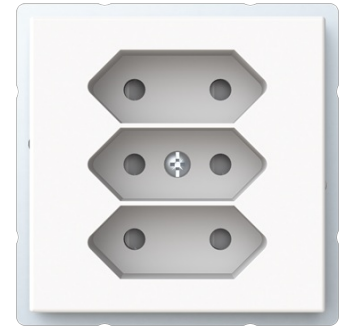

Socket outlet

Euro socket outlet, 3-gang, shuttered, screwless terminals, branching terminals, white matt

Tyyppi: 303UC-884

Tuotekoodi: 2TKA00002906

GTIN: 6438199004624

3-gang Euro socket outlet with center plate. There are terminals for each contact of the socket outlet for max 4 rigid wires and 2 X-terminals for 2-rigid wires. The socket outlet insert without the cover plate is screen-protected.

ETIM Version:	ETIM-9.0
ETIM Class:	EC000125
Model:	EURO plug (CEE 7/16)
Number of active pins (round):	2
With signal lamp:	Ei
Number of units:	3
Number of phases:	1
Imprint/indication:	None
Connection type:	Push-in clamp
With hinged lid:	Ei
With enhanced contact protection:	Kyllä
Label space/information surface:	Ei
Colour:	White
RAL-number (similar):	9016
Metallic colour:	Ei
Transparent:	Ei
Lockable:	Ei
Eject-mechanism:	Ei
Insulated mounting:	Ei
With function lighting:	Ei
With orientation lighting:	Ei
Over voltage protection:	Ei
Fault current protection:	Ei
With miniature fuse:	Ei
Special power supply:	No special power supply
Mounting method:	Flush mounted (plaster)
Type of fastening:	Mounting with claw and screw
Material:	Plastic
Material quality:	Thermoplastic
Halogen free:	Kyllä
Surface protection:	Lacquered
Surface finishing:	Matt
Anti-bacterial treatment:	Ei

Tuotekortti

Euro socket outlet, 3-gang, shuttered, screwless terminals, branching terminals, white matt

With loop through function:	Ei
With on/off switch:	Ei
Rotated central insert:	Ei
Frequency:	50 Hz
Device width:	71 mm
Device height:	35 mm
Device depth:	71 mm
Min. depth of built-in installation box:	23 mm