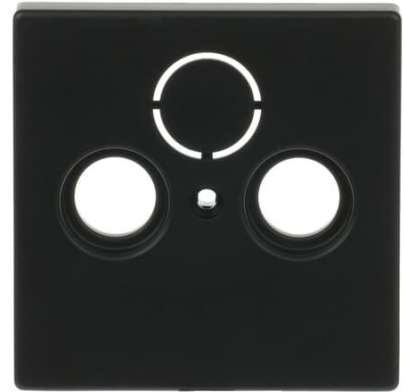

Center plate

Center plate Sat 3 gang Black - Impressivo

Tyyppi: 1743-885

Tuotekoodi: 2TKA00001244

GTIN: 6438199076454

Center plate for the most common antenna outlet inserts. The terminal opening "Sat" is closed, but it can be opened at the installation location. It is suitable for the 85mm cover frames. The surface is painted. Cleaning with a mild, standard household detergent. Be careful when cleaning with a powerful dissolvent.

Tekniset tiedot

Luokitus

Suitable for degree of protection (IP):	IP20
---	------

Pakkaus

Paketti:	1
Yksikkö:	kpl

ETIM Data

ETIM Version:	ETIM-9.0
ETIM Class:	EC000018
Assembly arrangement:	Central cover plate
Utilization:	Other

Support ring:	Ei
With dust cover:	Ei
Outlet direction:	Straight
Imprintable label:	Without indication field
With imprint:	Ei
Mounting method:	Flush mounted (plaster)
Material:	Plastic
Material quality:	Thermoplastic
Halogen free:	Ei
Anti-bacterial treatment:	Ei
Surface protection:	Lacquered
Surface finishing:	Matt
Colour:	Black
RAL-number (similar):	9005
Type of fastening:	Mounting with screw
Number of modules (module system):	1
With buses/couplings:	Ei
Suitable for number of connectors:	3
Device width:	63 mm
Device height:	18 mm
Device depth:	63 mm