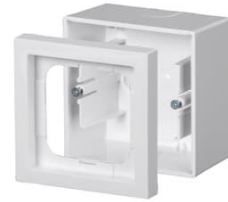

Surface mounting box

Surface mounting box, Impressivo,
80mm, h=54mm 1-gang, white

Tyyppi: 1721S80-84

Tuotekoodi: 2TKA00000993

GTIN: 6438199002651

Impressivo flush mounting devices are installed in surface with surface mounting boxes. The boxes are deep enough for electronic products, such as dimmers. The material is a durable high quality plastic. The surface is glossy and easy to keep clean. Cleaning with a mild, standard household detergent. Be careful when cleaning with a powerful dissolvent.

Tekniset tiedot

Luokitus

Enclosure class:	IP20
------------------	------

Pakkaus

Paketti:	1/10/100/1200
Yksikkö:	kpl

ETIM Data

ETIM Version:	ETIM-9.0
ETIM Class:	EC000080
Assembly arrangement:	Surface mounted housing
Suitable for modular domestic switching devices:	Ei

Tuotekortti

Surface mounting box, Impressivo, 80mm, h=54mm 1-gang, white

Number of units:	1
Mounting direction:	Horizontal and vertical
Shape:	Rectangular
Material:	Plastic
Material quality:	Thermoplastic
Halogen free:	Kyllä
Surface protection:	Untreated
Surface finishing:	Glossy
Colour:	White
RAL-number (similar):	9016
Transparent:	Ei
With cover frame:	Ei
With duct entry:	Ei
With cable entry:	Ei
With screw gland entry:	Ei
Shock resistant:	Ei
Degree of protection (IP):	IP20
Width:	80 mm
Height:	54 mm
Depth:	80 mm